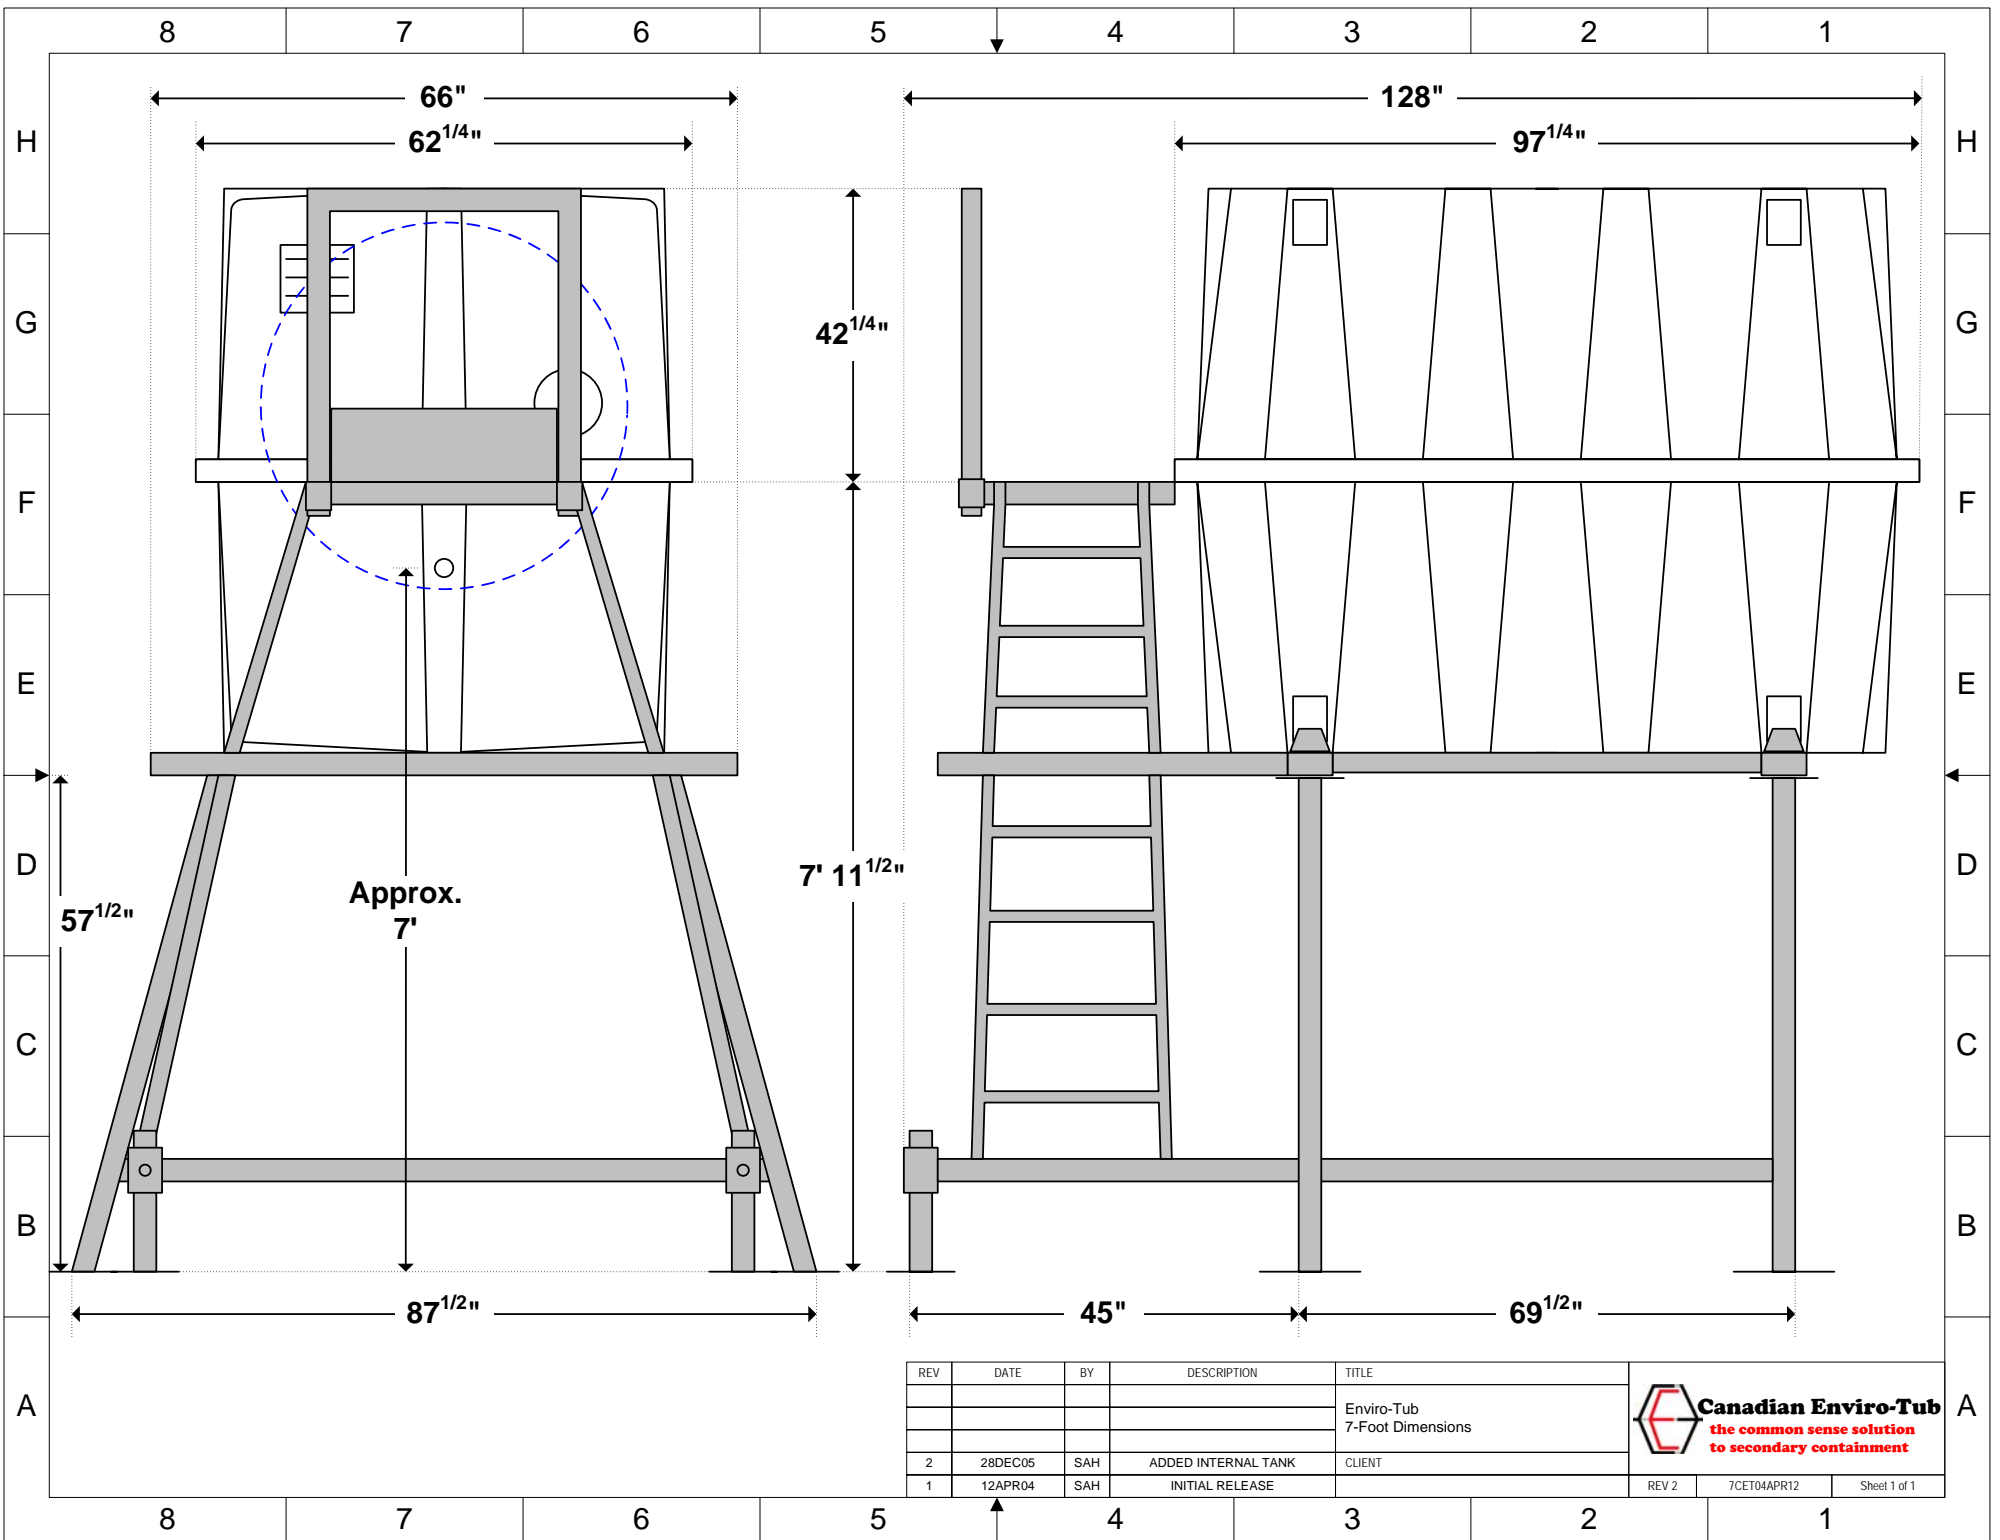

REV	DATE	BY	DESCRIPTION	TITLE
				Enviro-Tub 4-Foot Dimensions
2	28DEC05	SAH	ADDED INTERNAL TANK	CLIENT
1	12APR04	SAH	INITIAL RELEASE	

REV	DATE	BY	DESCRIPTION	TITLE
				Enviro-Tub 7-Foot Dimensions
2	28DEC05	SAH	ADDED INTERNAL TANK	CLIENT
1	12APR04	SAH	INITIAL RELEASE	